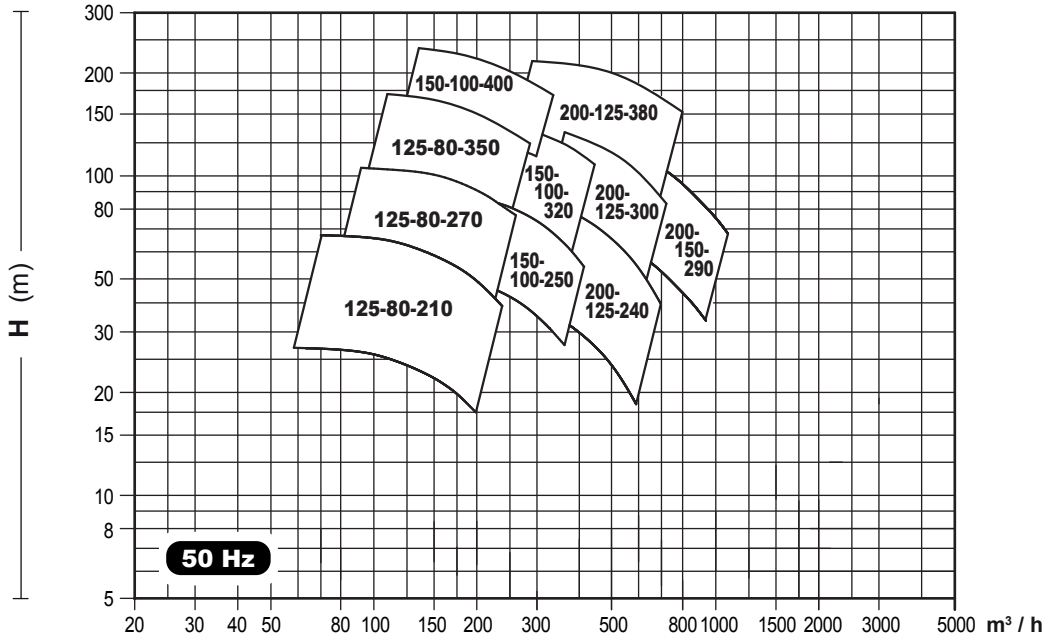

BB1P PERFORMANCE RANGE

SPLIT CASING CENTRIFUGAL PUMP

2980
rpm

1480
rpm